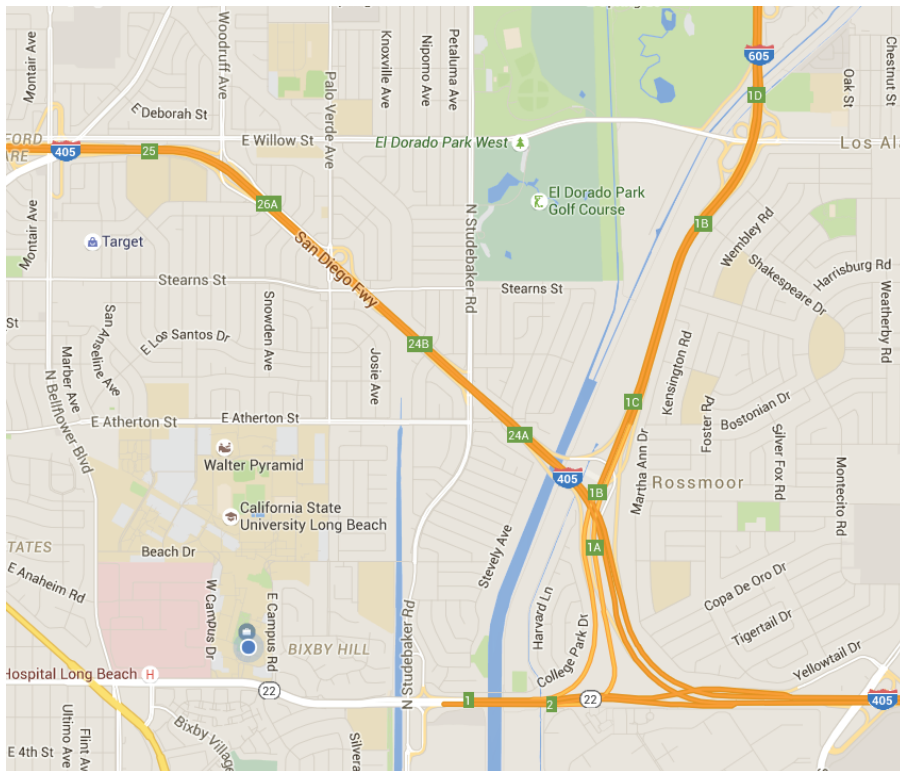

Driving Directions

California State University Long Beach
1250 Bellflower Blvd, Long Beach, CA 90840

 via I-405 South

- > Get on I-405 S/San Diego Fwy.
- > Follow I-405 S/San Diego Fwy to Long
-  Take exit 23 for CA-22 W/7th Street toward Long Beach.
-  Merge onto CA-22 W/7th St.
-  Turn right onto E Campus Rd.

Driving Directions

California State University Long Beach
1250 Bellflower Blvd, Long Beach, CA 90840

 via I-405 North

- > Get on I-405 N/San Diego Fwy.
- > Follow I-405 N/San Diego Fwy to Long
- > Follow signs for California 22 W/Long
-  Keep right at the fork to continue on CA-22 W/7th St.
-  Turn right onto E Campus Rd.

Driving Directions

California State University Long Beach
1250 Bellflower Blvd, Long Beach, CA 90840

 via I-605 South

- > Get on I-605 South.
- > Follow I-605 South to Long Beach.
-  Use the right 2 lanes to take exit 1A to merge onto CA-22 W/7th Street toward
-  Merge onto CA-22 W/7th St.
-  Turn right onto E Campus Rd.